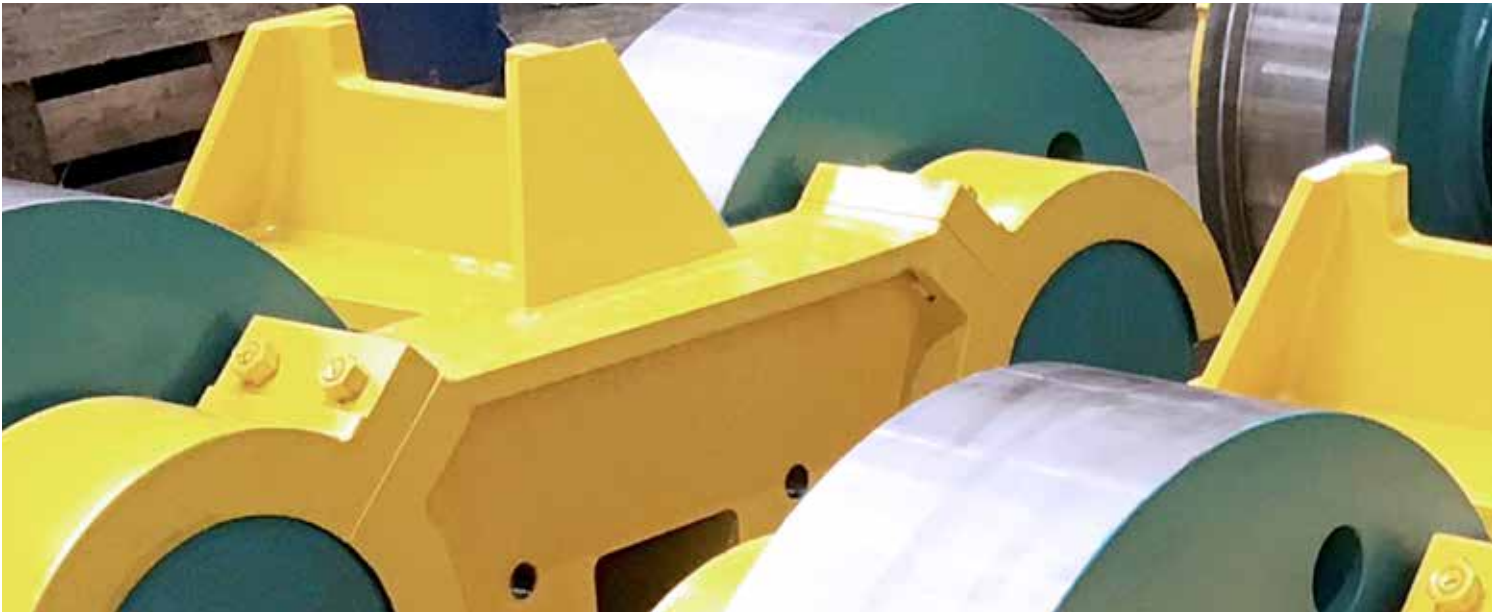

Krankkomponenten aus eigener Fertigung

Laufträder, Bremsen, Unterflaschen und Seiltrommeln